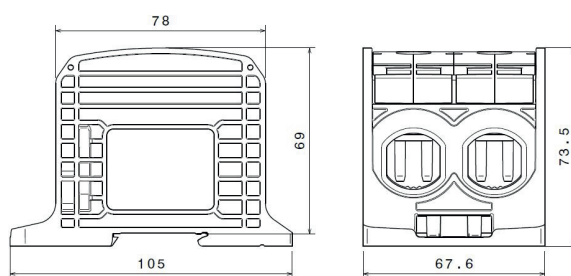

Technical data

Description:	Terminal block RKA 185 D
Construction:	Fingersafe IP 20
Item no. :	087820

11.12.2017

Remarks:	The product is compliant with the EC ROHS directives	
Standards:	IEC 60947-7-1	UL 1059, CSA-C22.2 No. 158
Nominal Voltage:	1.000 V AC / 1.000 V DC	600 V AC
Nominal current:	Cu 353 A	Cu 310 A, Al 250 A
Rated cross-section:	185 mm ²	350 kcmil
Impulse withstand voltage:	8 kV	
Pollution degree:	3	
Surge voltage category:	III	
CTI value:	550	550

Terminal cross section:	no. of connections: 4 x 185 mm ² (all conductor types)			no. of connections: 4 x 350 kcmil (all conductor types)		
	IEC 60947-7-1			UL 1059, CSA-C22.2 No. 158		
	Cu			Cu		
						
185 mm ²			-			
150 mm ²	25 Nm			28,2 Nm		45 Nm
120 mm ²			25 Nm			
95 mm ²						
70 mm ²						
50 mm ²						
35 mm ²			20 Nm			
25 mm ²						
stripping length	29 mm			29 mm		
allen screw	M18 (SW 10 mm)			M18 (SW 10 mm)		

Measurement connection:	no. of connections: 2 x 10 mm ² (all conductor types)			no. of connections: 2 x AWG 8 (all conductor types)		
	IEC 60947-7-1			UL 1059, CSA-C22.2 No. 158		
	Cu			Cu		
						
10 mm ²			-			
6 mm ²	1,2 Nm			2,3 Nm		
4 mm ²			1,2 Nm			
2,5 mm ²						
1,5 mm ²						
stripping length	10 mm			10 mm		
screw	M4 (+/- PZ2)			M4 (+/- PZ2)		

Materials:	Terminal body:	Aluminium	tin plated
	Housing:	PA 6 (Halogen-free)	
	Screws:	Steel	zinc plated

Flame resistance:	Self-extinguishing
-------------------	--------------------

Mechanical data:	Dimensions:	width x height x depth (mm):	67,6 x 73,5 x 105
------------------	-------------	------------------------------	-------------------